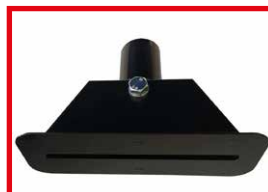

FUMEX LTD

*Portable Weld Fume
Filtration Unit*

Porta-Flex

Portable Weld Fume Filtration

Our Porta-Flex Filtration Unit is a user-friendly, portable welding fume extractor. Suitable for use in confined spaces or difficult to reach locations makes it ideal for service and repair work.

The internal filter has a long-life and efficient filtration, yet is easy to replace when full. Weighing in at only 15kg, it's easy to carry and utilises the handle as storage for the cable and 2.5m hose.

Porta-Flex is supplied with filter cartridge, 2.5m hose and 80mm flexible magnetic nozzle. 200mm, 300mm, 400mm magnetic nozzles and HEPA filter are optional extras.

Available in 110V & 240V

Porta-Flex 200 (1kW) 160m³/h
Porta-Flex 400 Twin motor (1+1kW) 230m³/h

Porta-Flex 400 with 80mm flexible nozzle

- Easy to carry & operate
- Magnetic nozzles
- 2.5m hose included
- HEPA filter available

Fumex Limited, Unit 11/10
 Hillfoot Industrial Estate
 23 Hoyland Road
 Sheffield S3 8AB