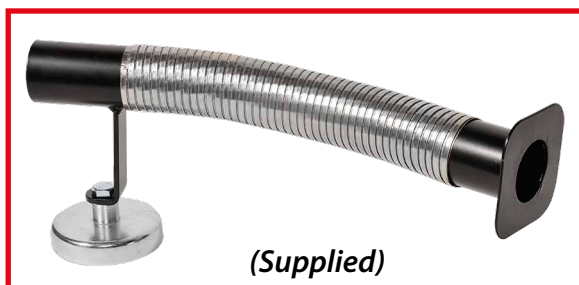

The internal filter has a long-life and efficient filtration, yet is easy to replace when full. Weighing in at only 15kg, it's easy to carry and utilises the handle as storage for the cable and 2.5m hose.

Porta-Flex is supplied with filter cartridge, 2.5m hose and 80mm flexible magnetic nozzle. 200mm, 300mm, 400mm magnetic nozzles and HEPA filter are optional extras.

Available in 110V & 240V

Porta-Flex 200 (1kW) 160m³/h
Porta-Flex 400 Twin motor (1+1kW) 230m³/h

Porta-Flex 400 with 80mm flexible nozzle

- Easy to carry & operate
- Magnetic nozzles
- 2.5m hose included
- HEPA filter available

Fumex Limited, Unit 11/10
 Hillfoot Industrial Estate
 23 Hoyland Road
 Sheffield S3 8AB